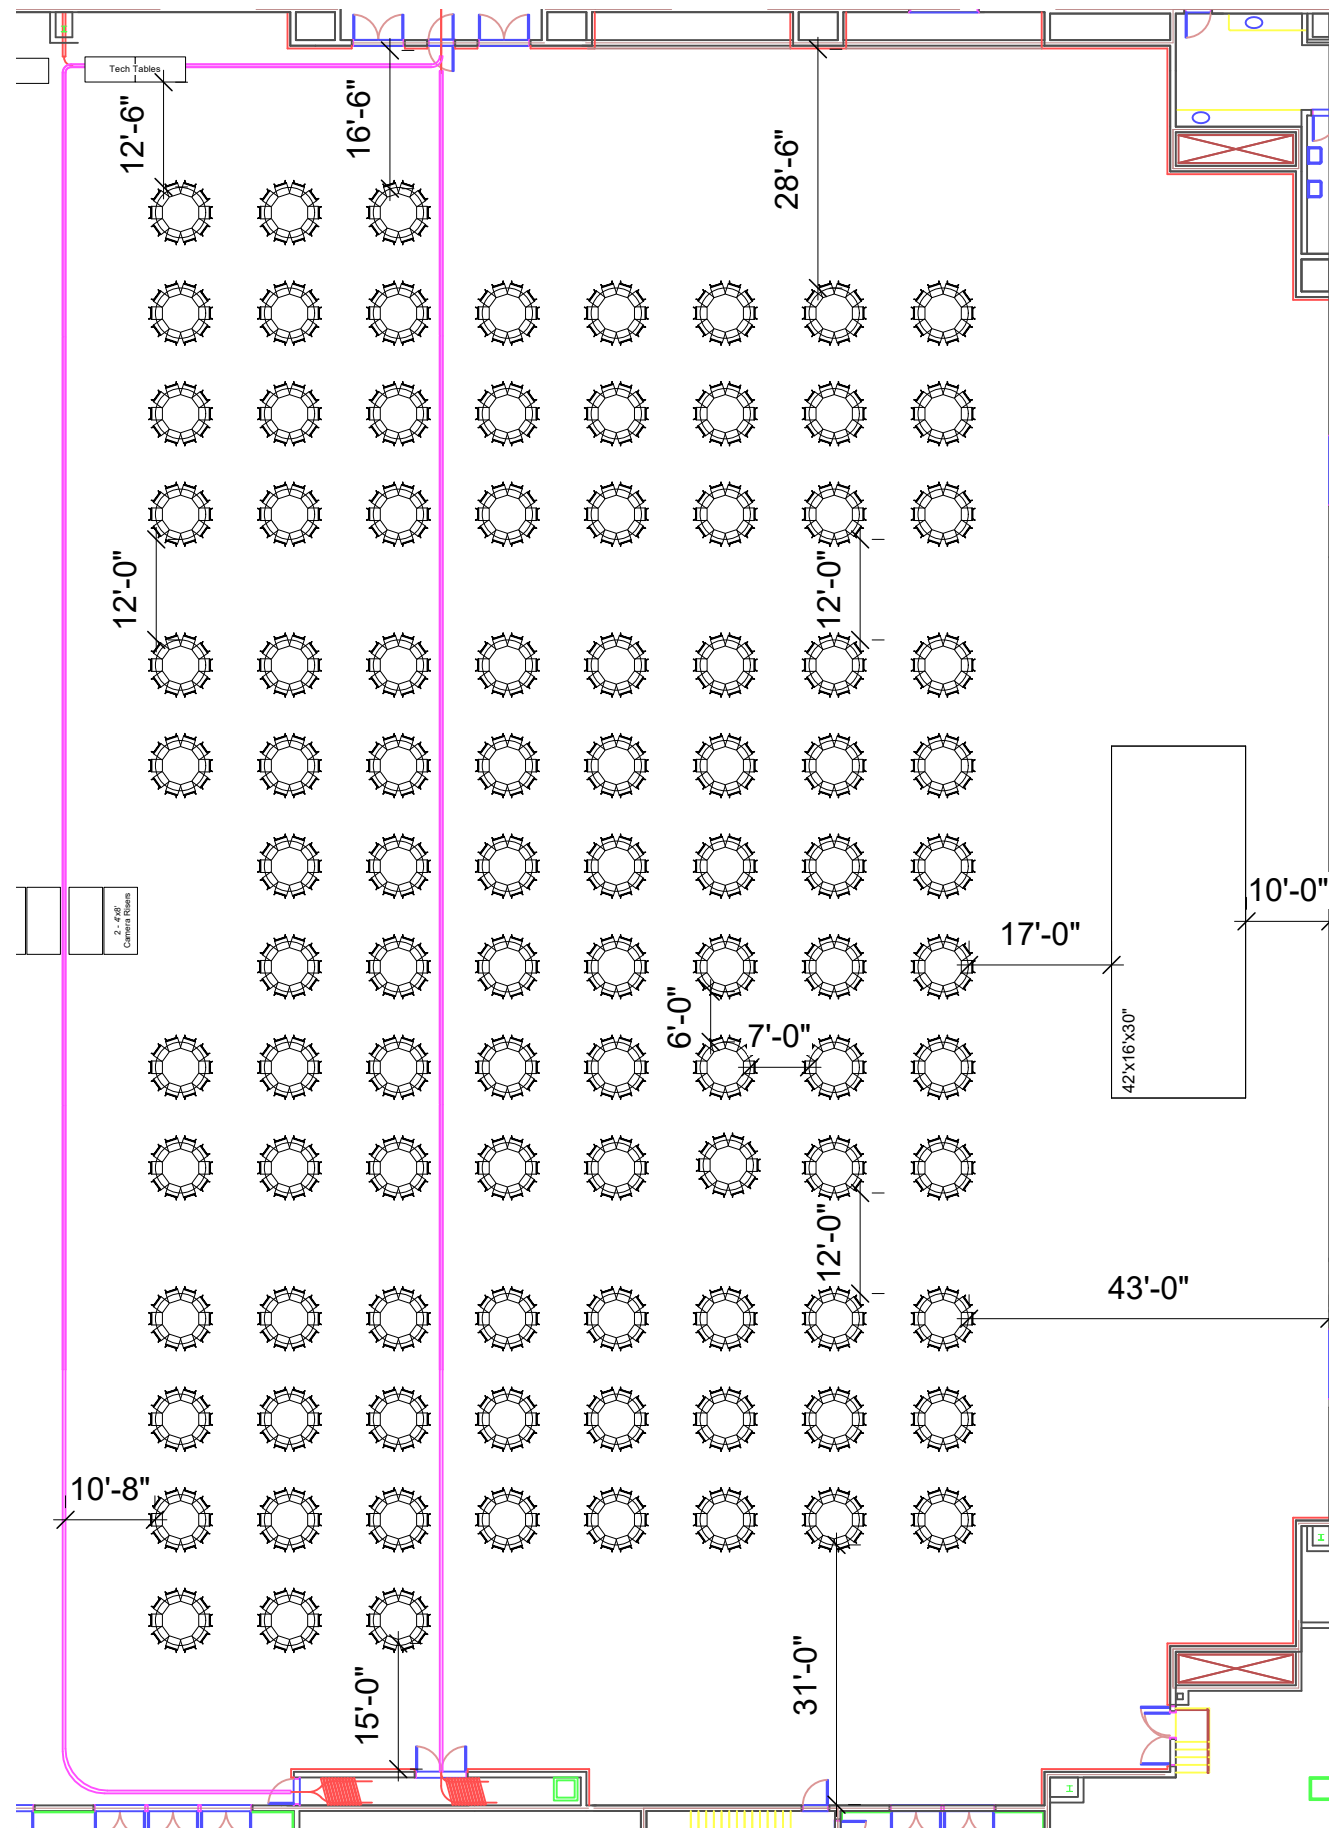

Valencia Ballroom

Venue:
Orlando Convention Center
City:
Orlando, FL
Dates:
2026
Contact:
Kevin Jarrell

Rev: **Rev #6c** Updated: **3/30/26**
Scale:
As Noted

Plate #
Large - 7 of 9
Plate Title
Pillar Network

Drawn By:
Stephen "Red" Shumate
Notes:

Pillar Network
Tuesday Evening
CD Ball Room

Seating for 1000
100 - 72" Rounds of 10

Stamp:
Date: **3/30/26**
Time: **1:02:12 PM**
File name: **Valencia Ballroom R6.**

Show Manager:
Lynn Richmond
Production Manager:
Kevin Jarrell