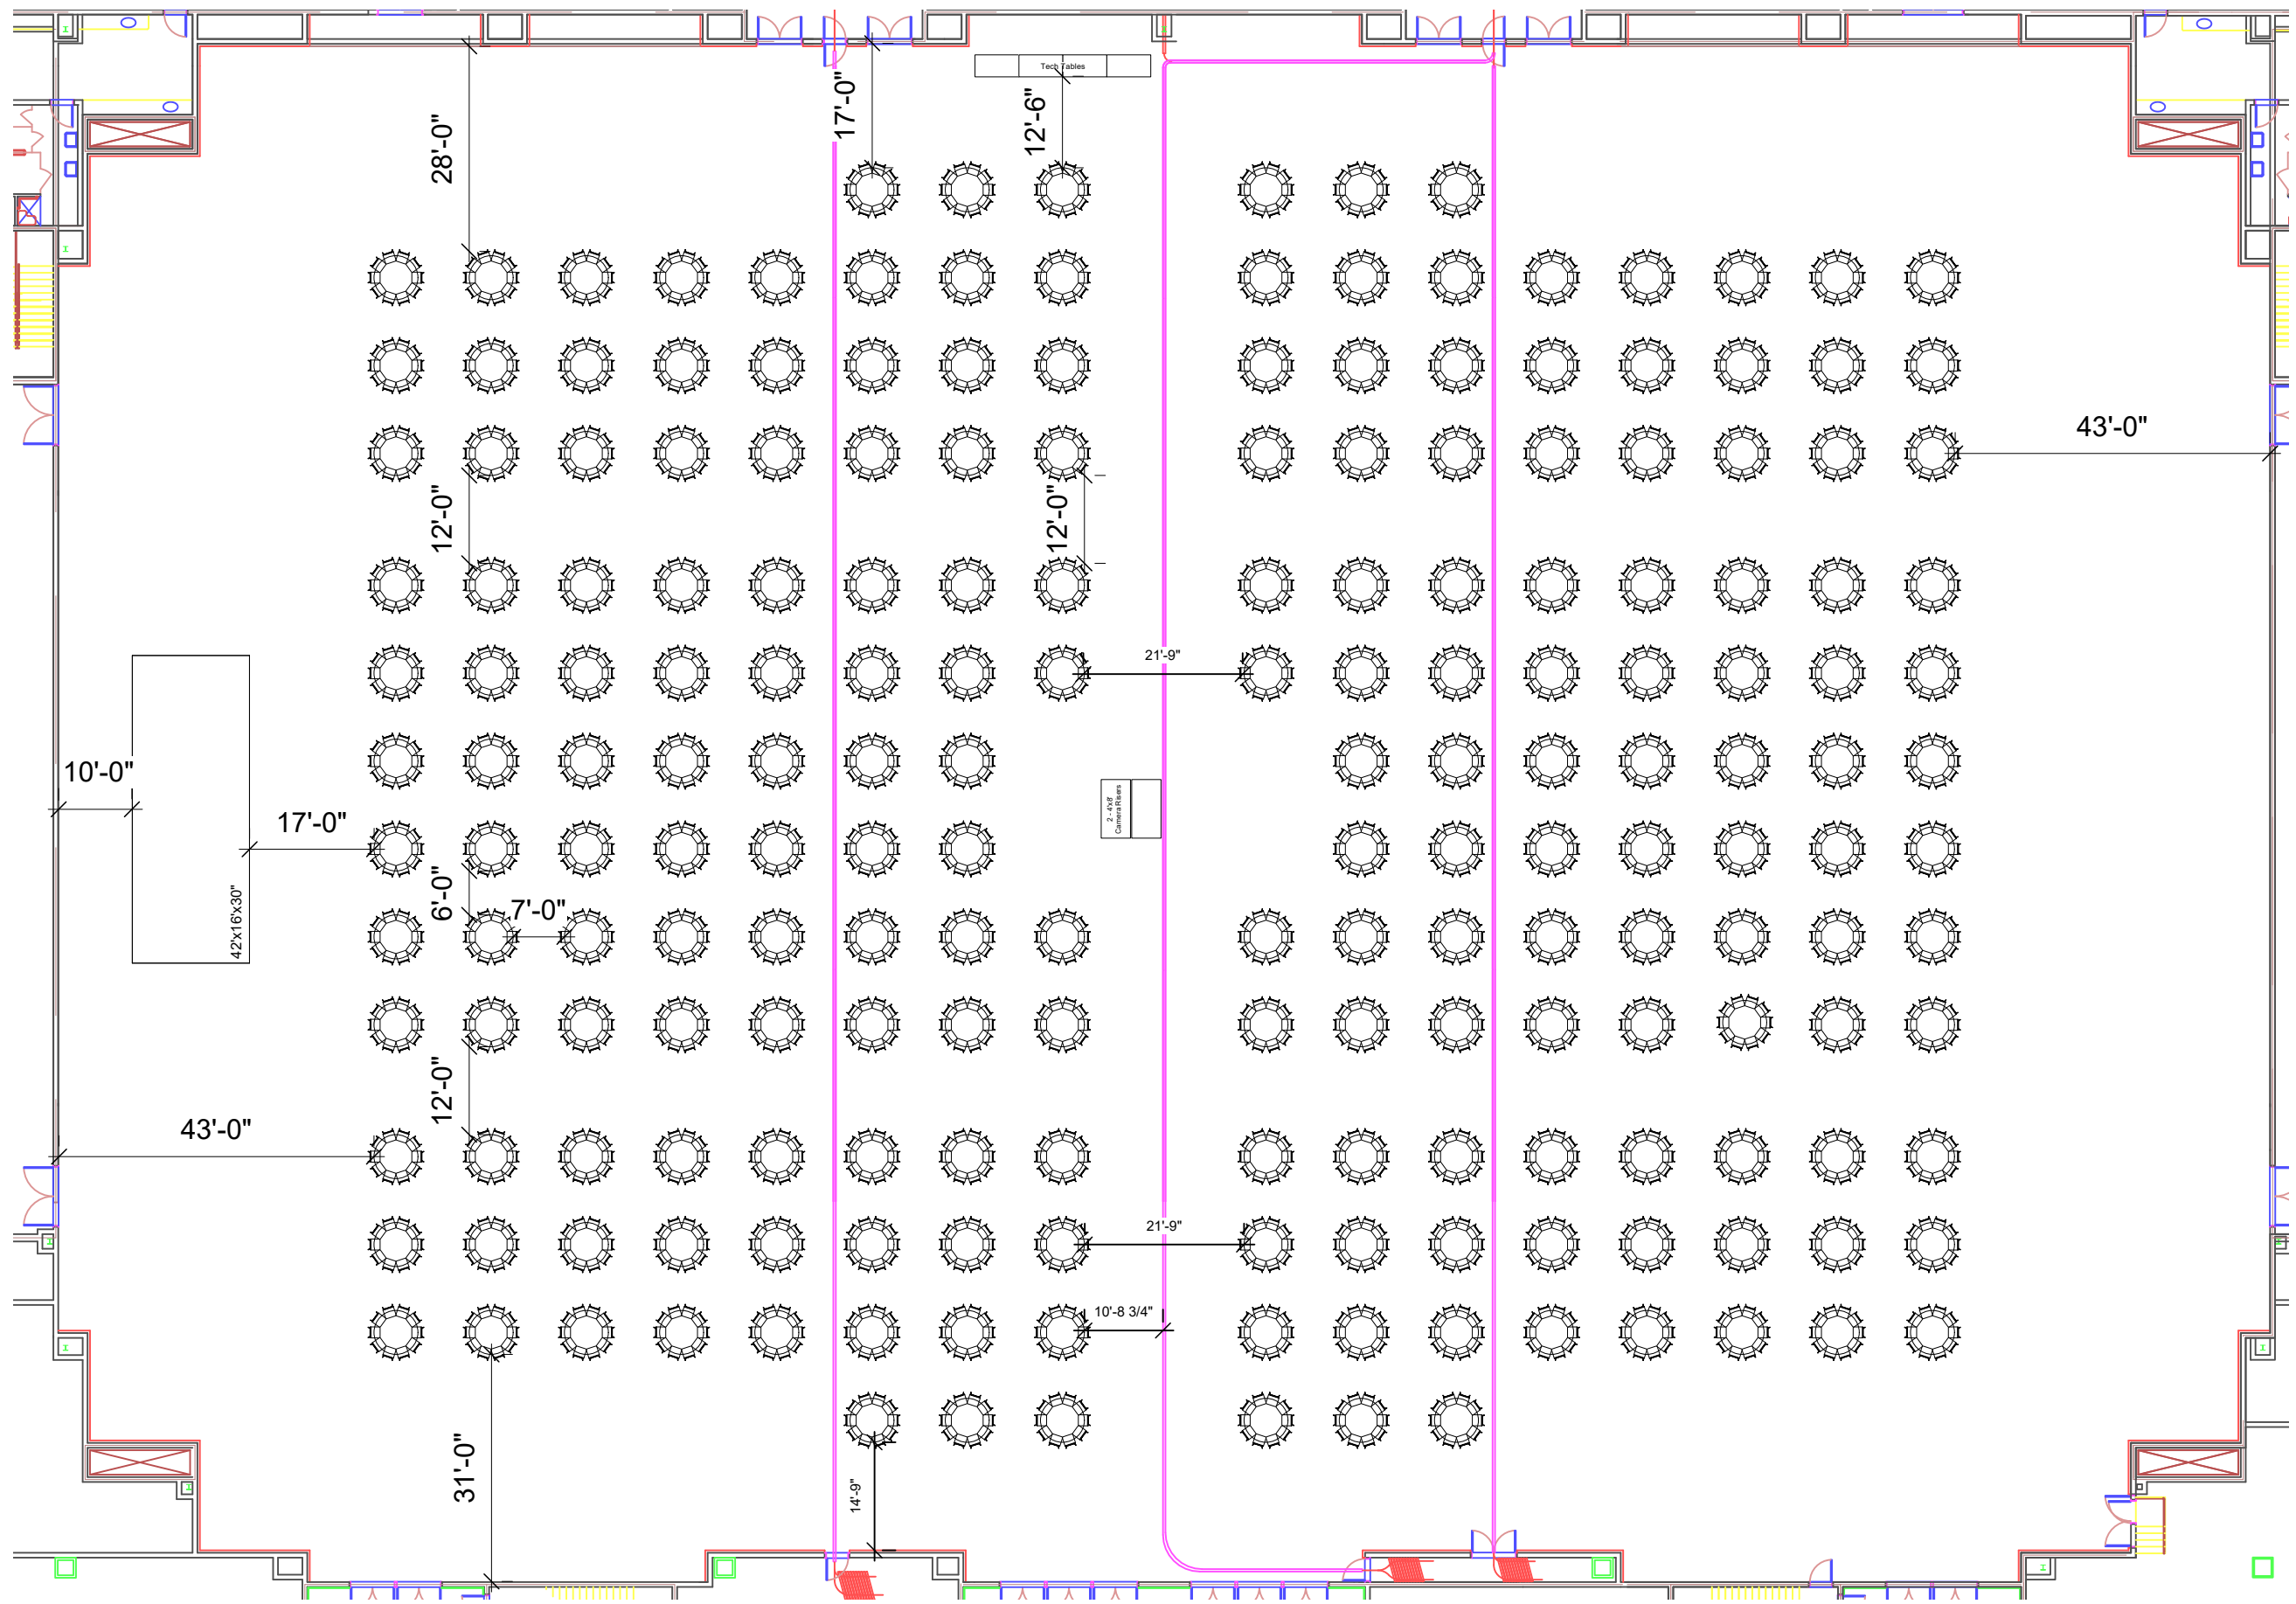

Valencia Ballroom

Venue: Orlando Convention Center
 City: Orlando, FL
 Dates: 2026
 Contact: Kevin Jarrell

Rev: Rev #6c Updated: 3/30/26
 Scale: As Noted

Plate #: Large - 4 of 9
 Plate Title: IMB Dinner

Drawn By: Stephen "Red" Shumate

Notes:
 IMB Dinner
 Monday Night

Seating for 2000
 200 - 72" Rounds of 10

Stamp:
 Date: 3/30/26
 Time: 1:02:09 PM
 File name: Valencia Ballroom R6.

Show Manager: Lynn Richmond
 Production Manager: Kevin Jarrell

Plate #: Large - 6 of 9

Plate Title: CP Dinner

Drawn By: Stephen "Red" Shumate

Notes:

CP Dinner
Tuesday Evening
AB Ballrooms

Seating for 1000

100 - 72" Rounds of 10

Stamp:
Date: 3/30/26
Time: 1:02:11 PM
File name: Valencia Ballroom R6.