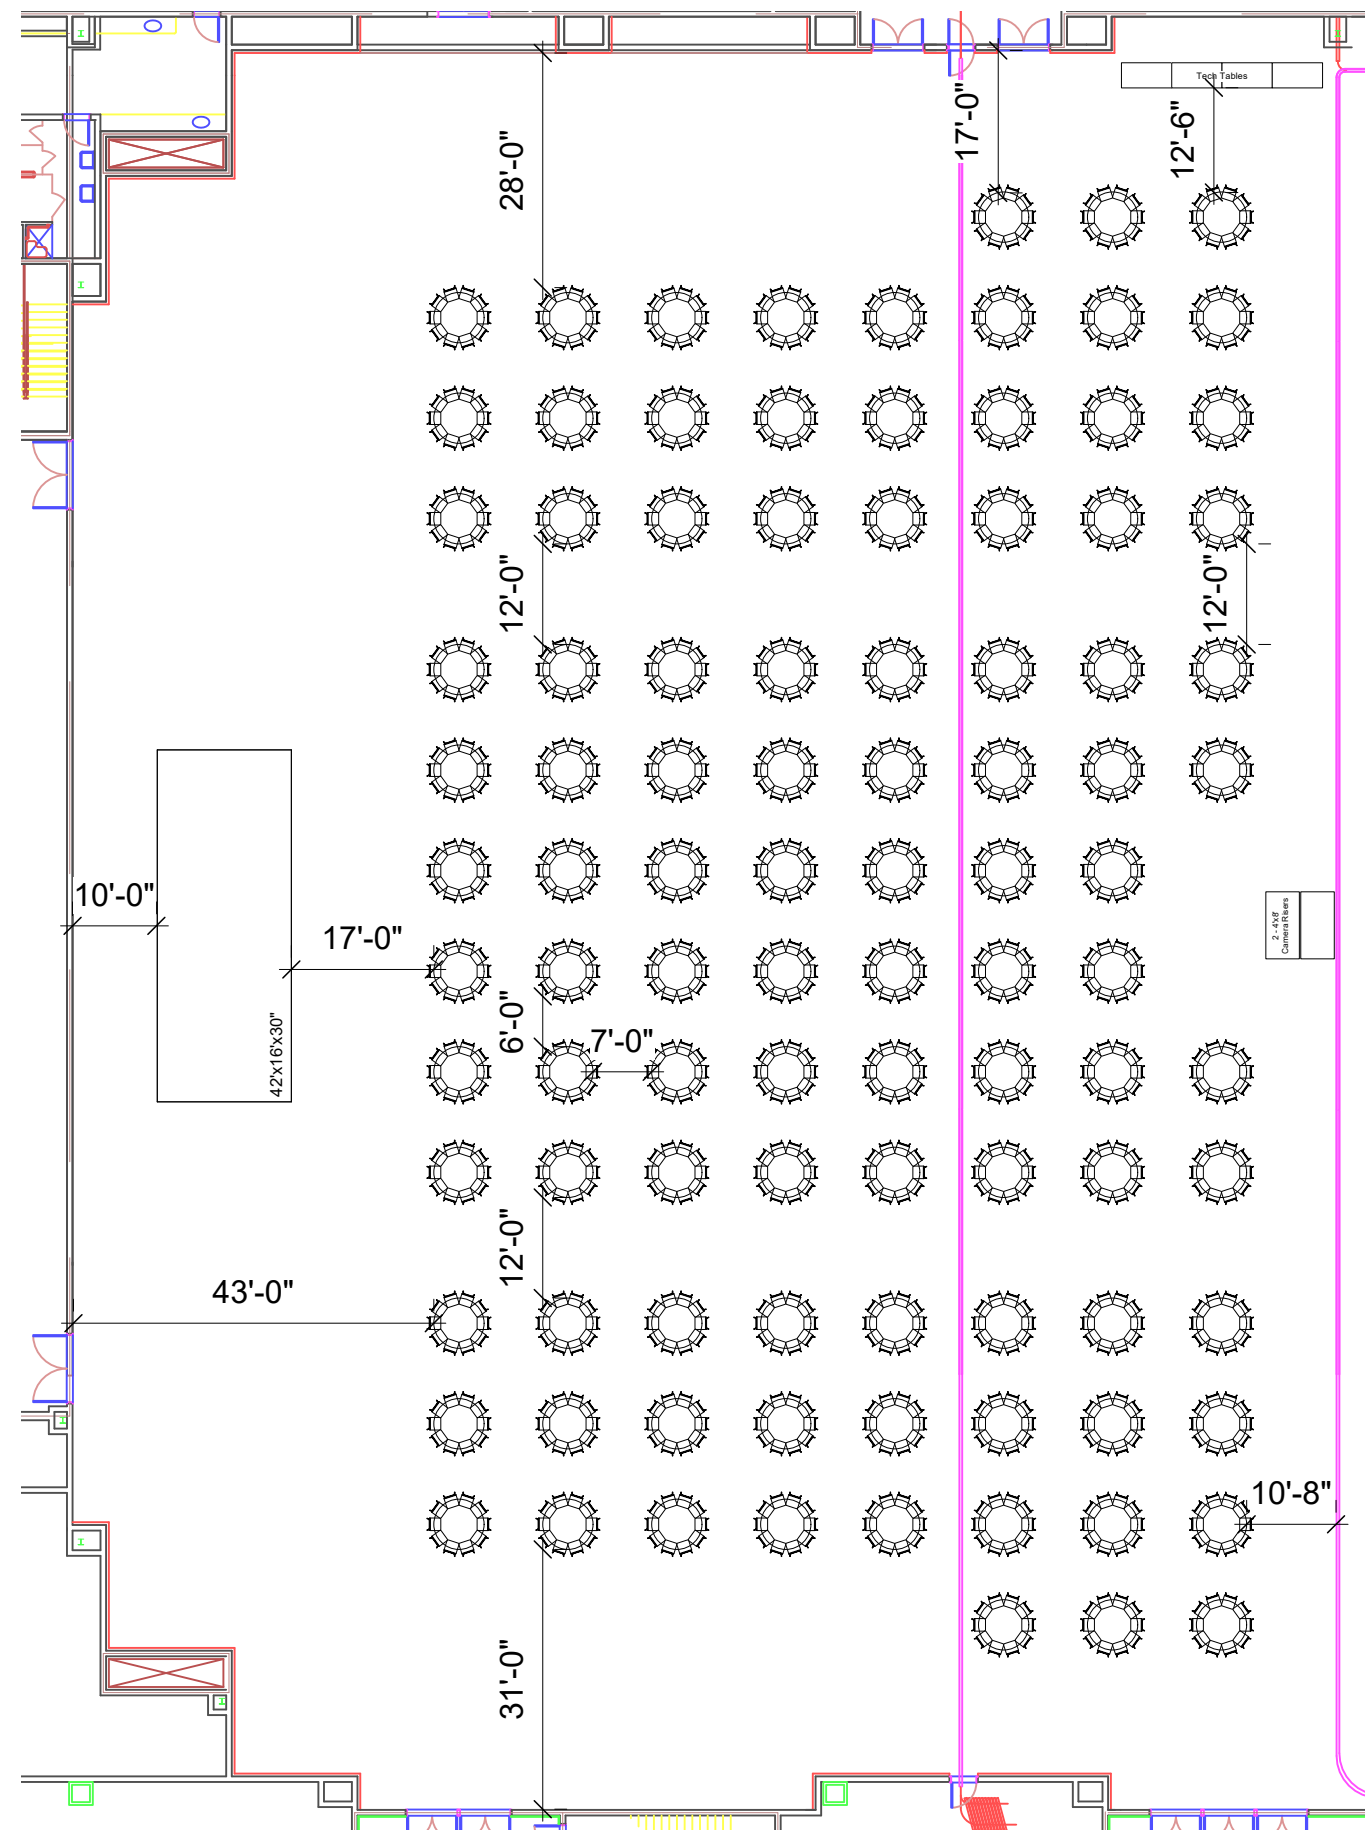

Valencia Ballroom

Valencia Ballroom

Venue: Orlando Convention Center

City: Orlando, FL

Dates: 2026

Contact: Kevin Jarrell

Rev: Rev #6c Updated: 3/30/26

Scale: As Noted

Plate #: Large - 8 of 9

Plate Title: SBTS

Drawn By: Stephen "Red" Shumate

Notes:

SBTS
Wednesday Lunch
AB Ballrooms

Seating for 1000

100 - 72" Rounds of 10

Stamp:
Date: 3/30/26
Time: 1:02:12 PM
File name: Valencia Ballroom R6.

Show Manager: Lynn Richmond

Production Manager: Kevin Jarrell