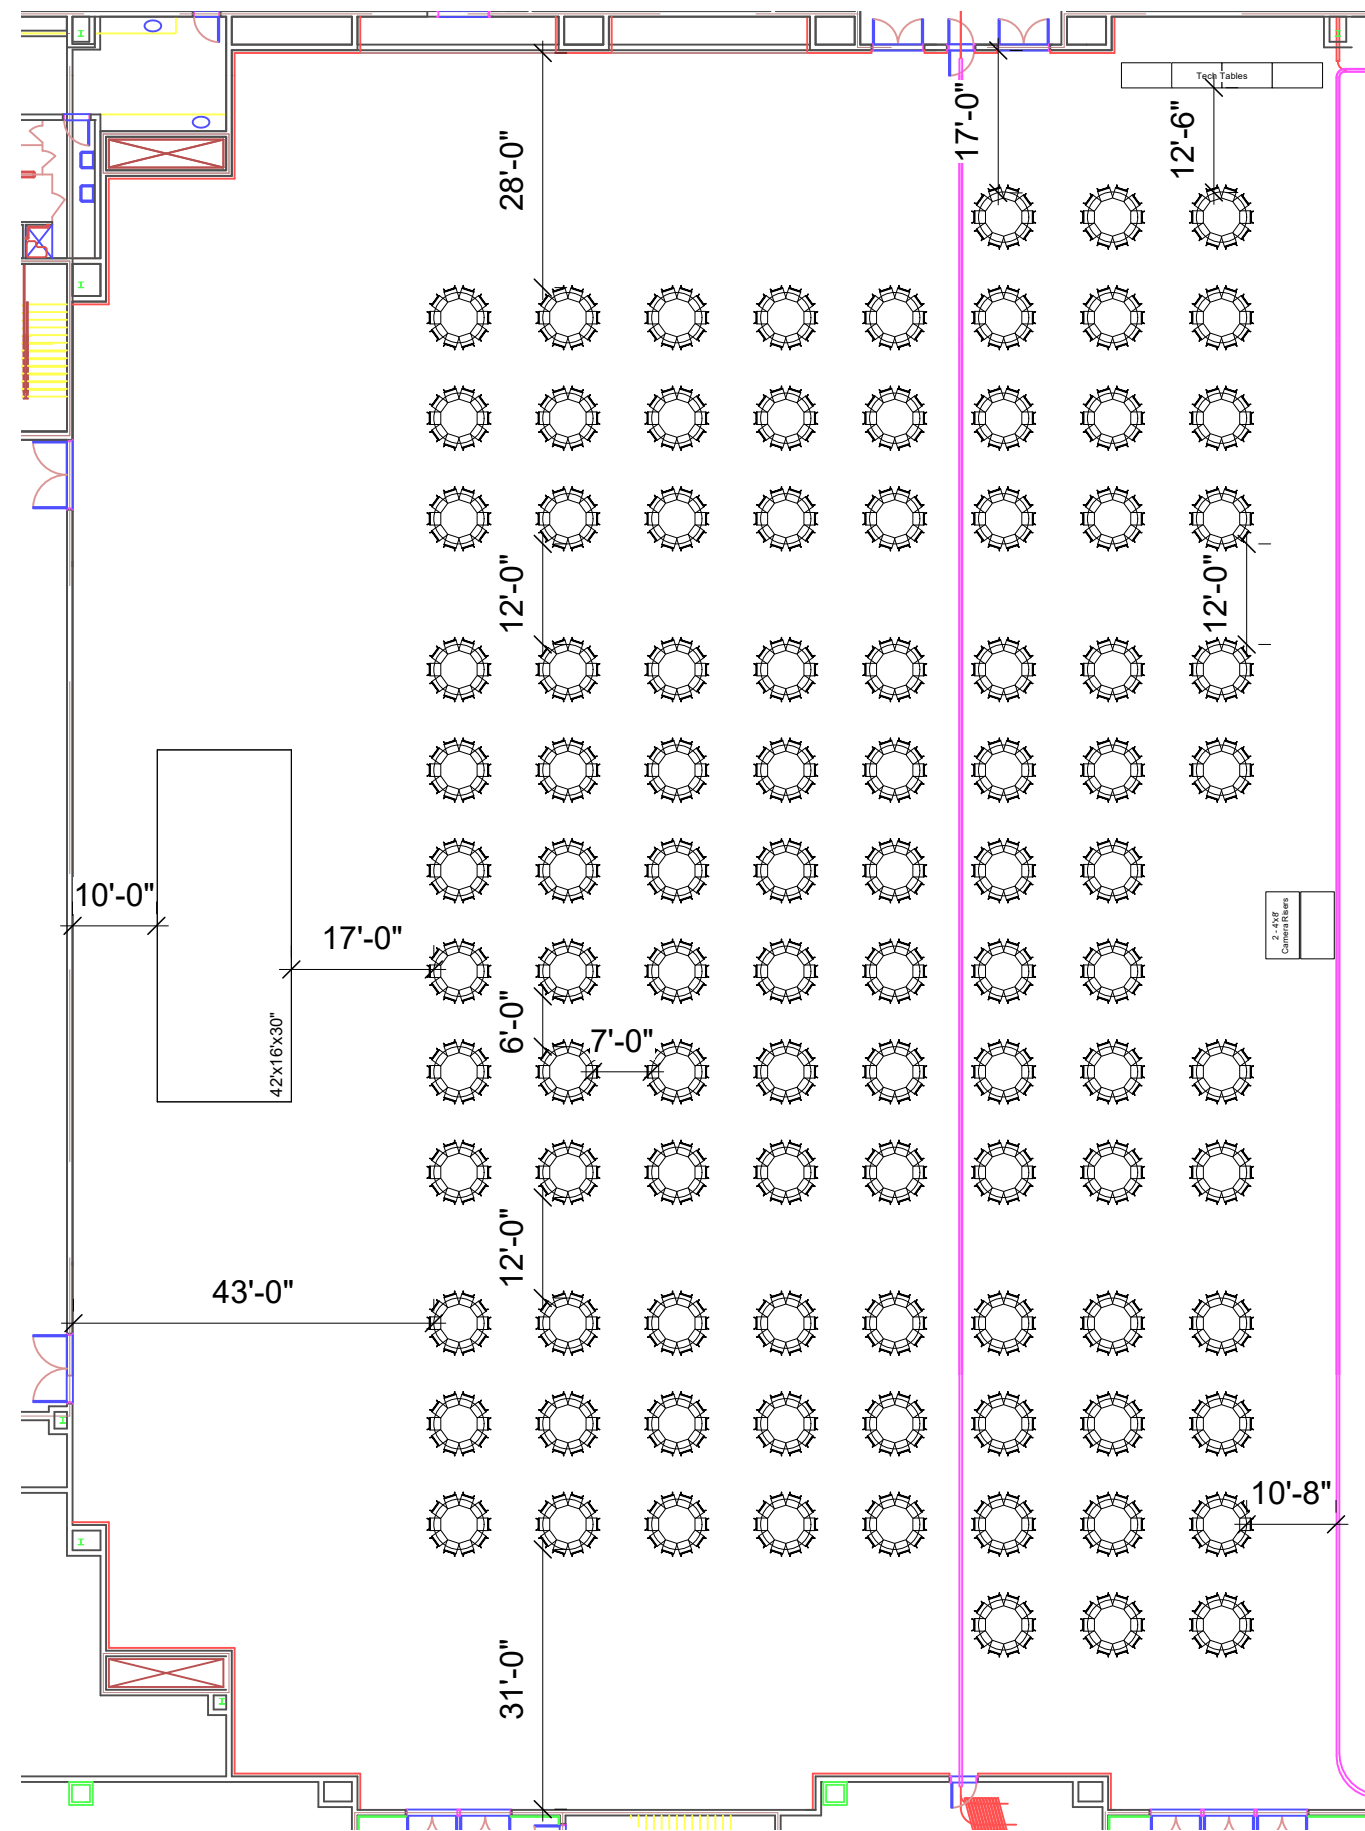

Valencia Ballroom

Valencia Ballroom

Venue: Orlando Convention Center

City: Orlando, FL

Dates: 2026

Contact: Kevin Jarrell

Rev: Rev #6c Updated: 3/30/26

Scale: As Noted

Plate #: Large - 6 of 9

Plate Title: CP Dinner

Drawn By: Stephen "Red" Shumate

Notes:

CP Dinner
Tuesday Evening
AB Ballrooms

Seating for 1000

100 - 72" Rounds of 10

Stamp:
Date: 3/30/26
Time: 1:02:11 PM
File name: Valencia Ballroom R6.

Show Manager: Lynn Richmond
Production Manager: Kevin Jarrell