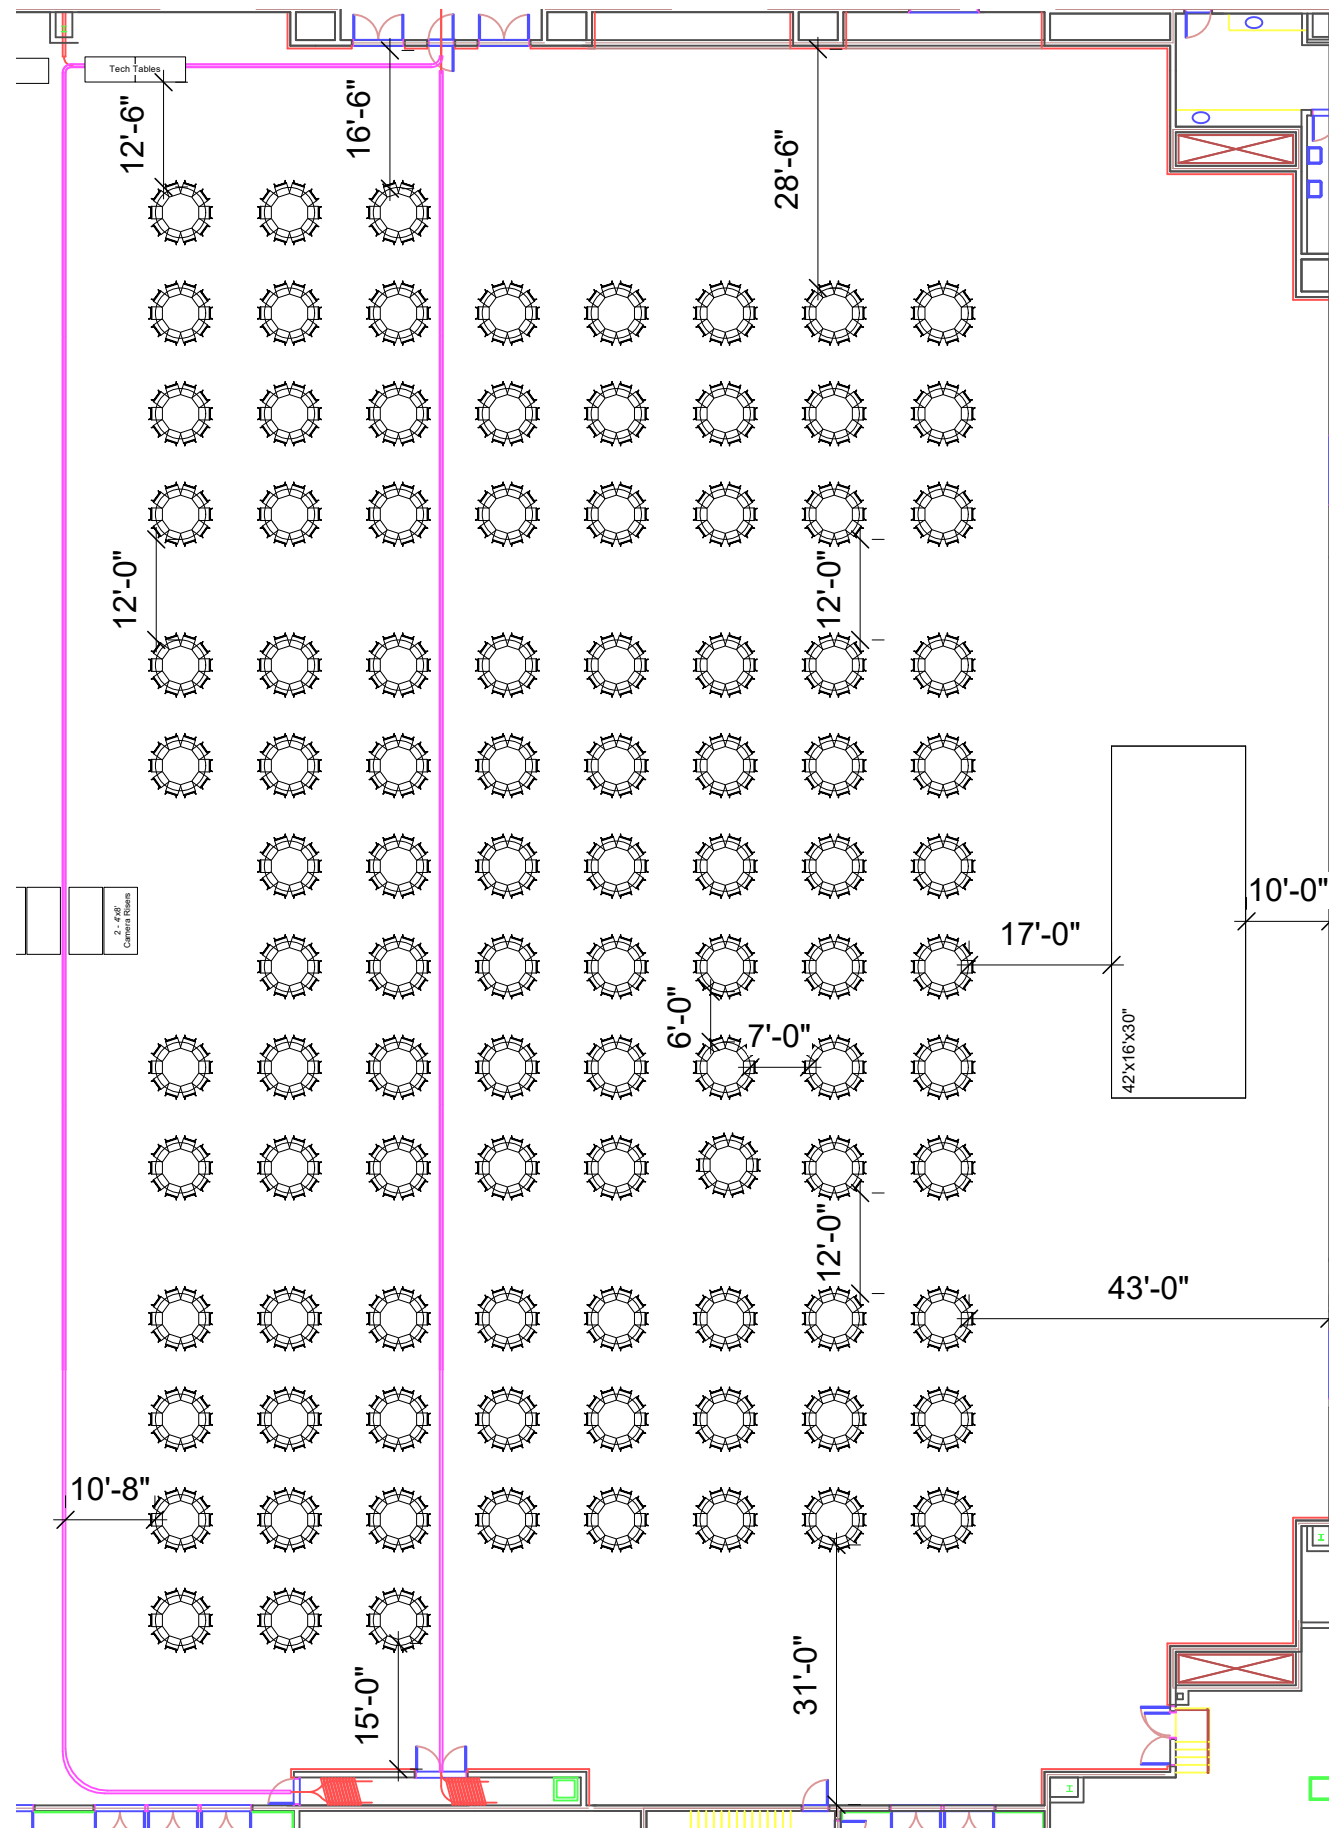

Valencia Ballroom

Venue:
Orlando Convention Center
City:
Orlando, FL
Dates:
2026
Contact:
Kevin Jarrell

Rev: **Rev #6c** Updated: **3/30/26**
Scale:
As Noted
Plate #
Large - 9 of 9
Plate Title:
NOBTS
Drawn By:
Stephen "Red" Shumate

Notes:

**NOBTS
Wednesday Lunch
CD Ball Room**

Seating for 1000
100 - 72" Rounds of 10

Stamp:
Date: **3/30/26**
Time: **1:02:13 PM**
File name: **Valencia Ballroom R6.**

Show Manager:
Lynn Richmond
Production Manager:
Kevin Jarrell