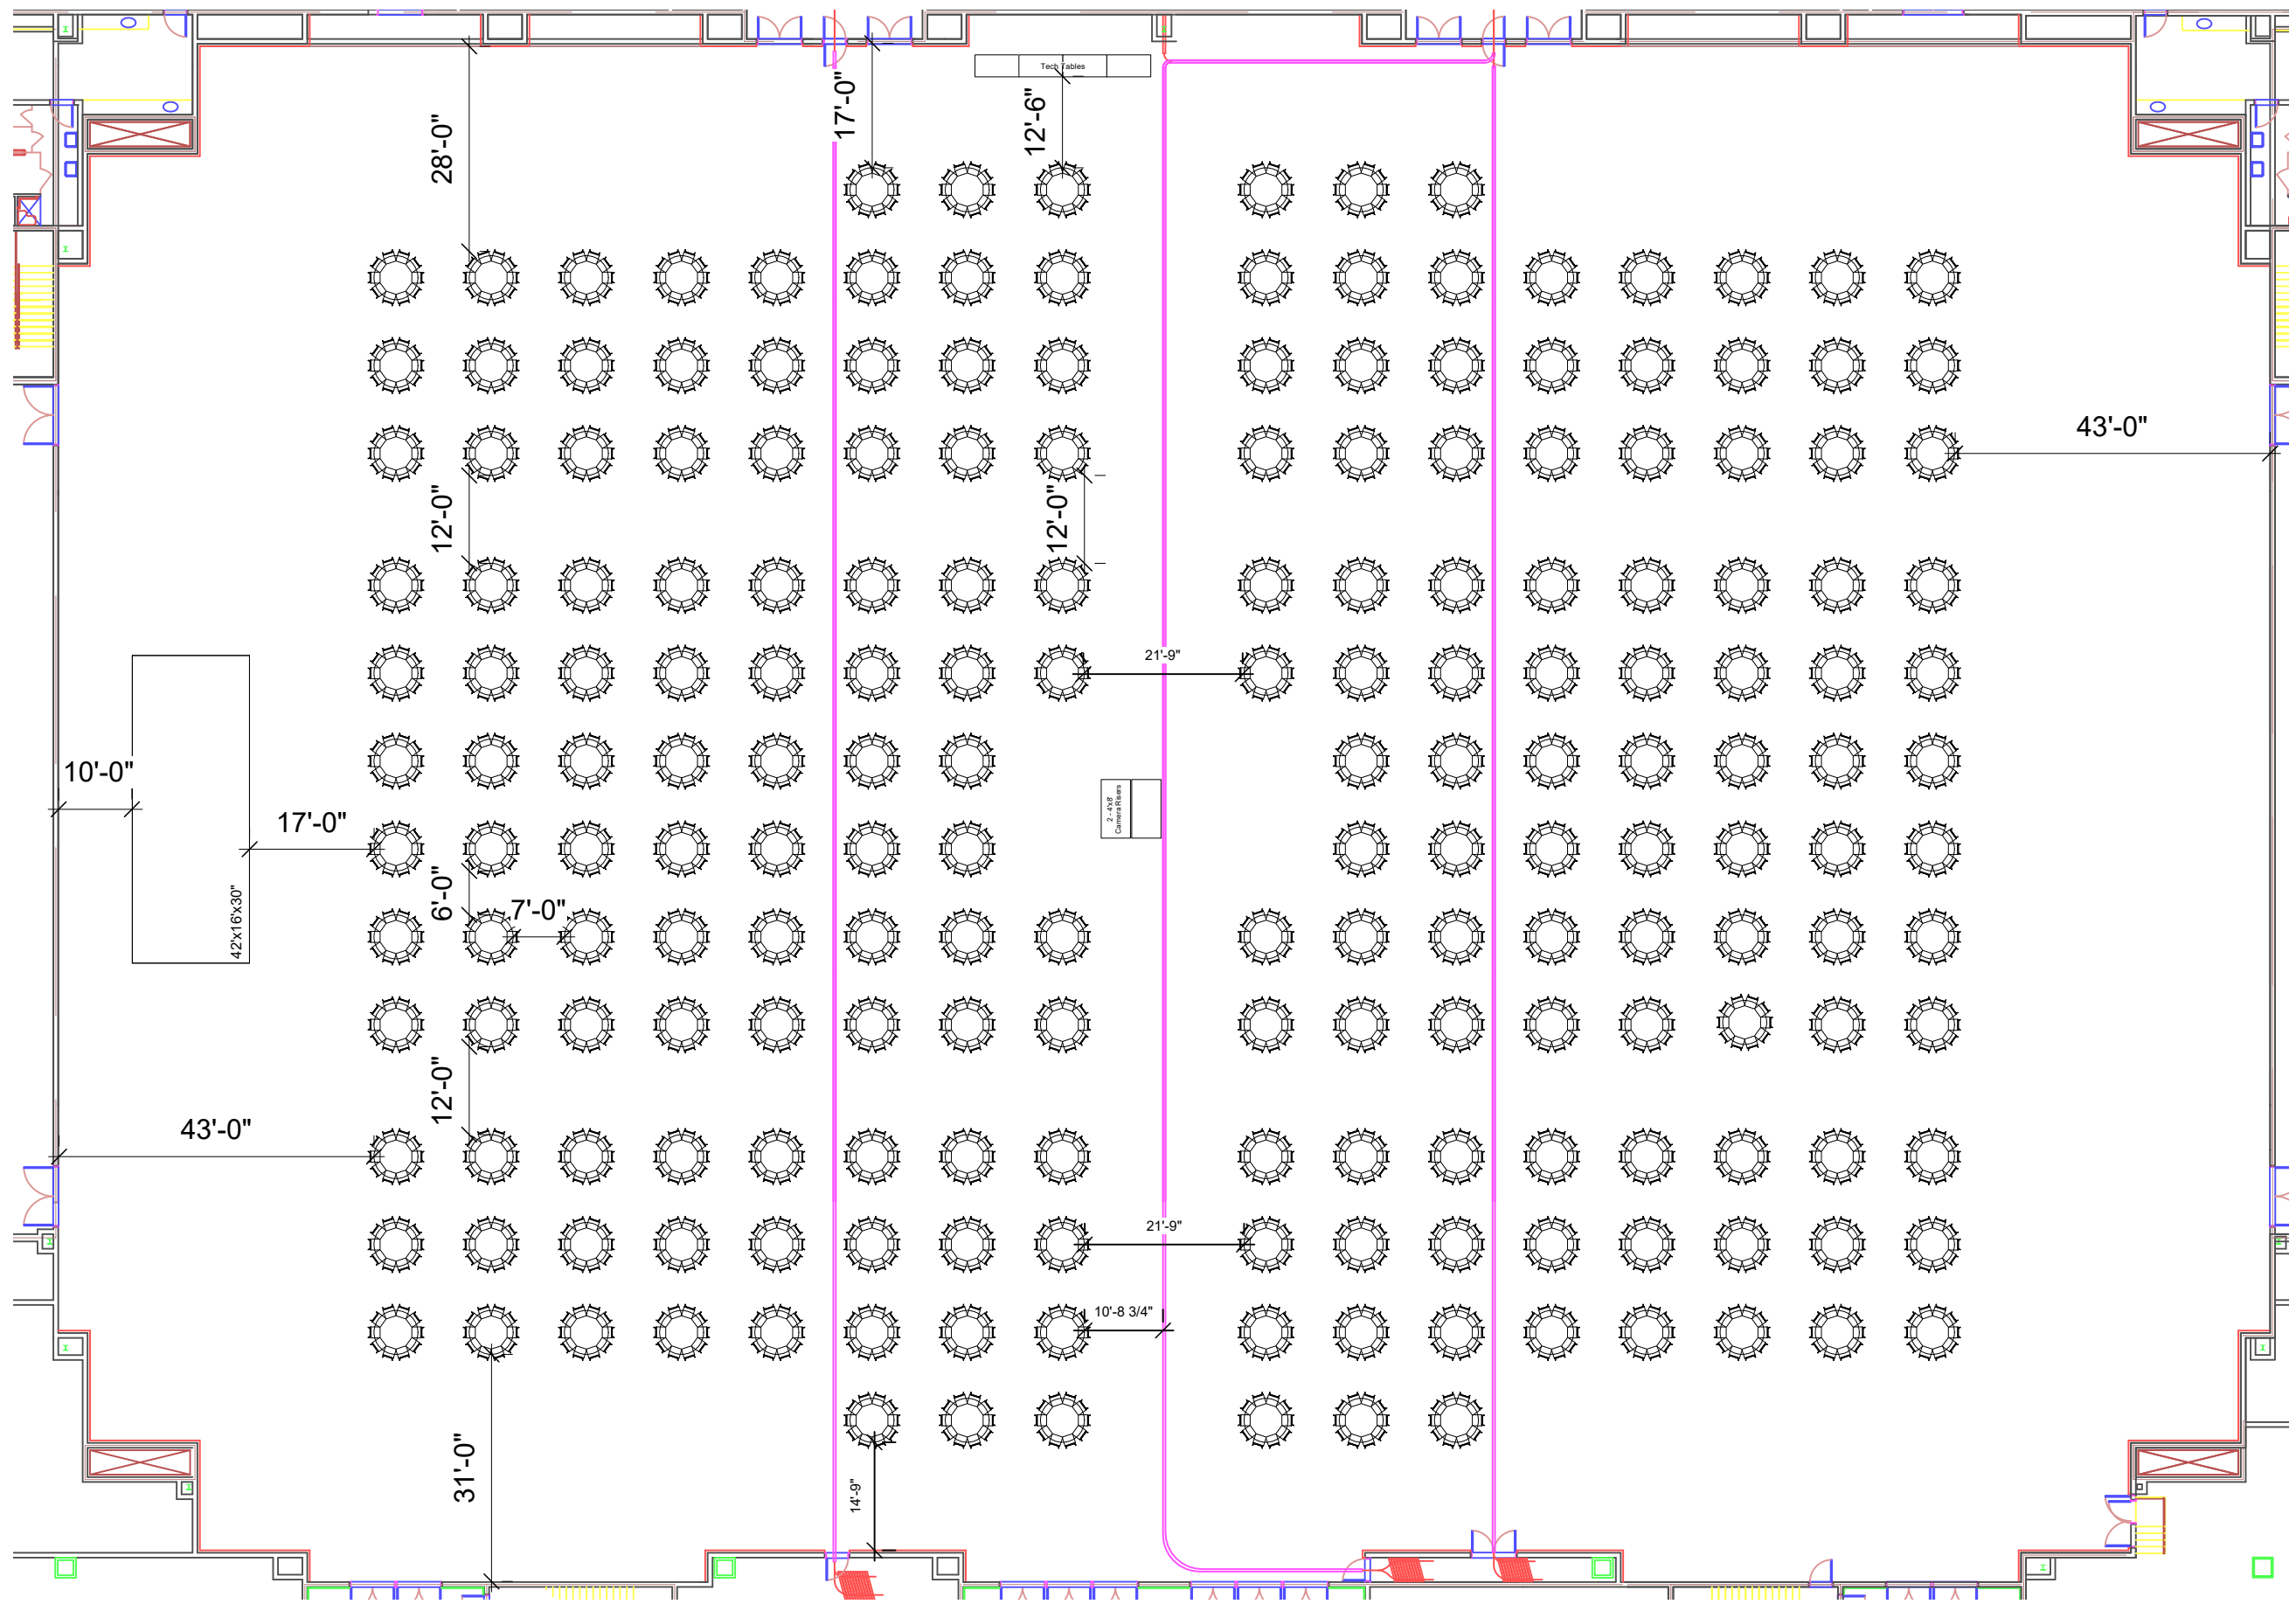

Valencia Ballroom

Venue:
Orlando Convention Center
City:
Orlando, FL
Dates:
2026
Contact:
Kevin Jarrell

Rev #6c Updated: 3/30/26
Scale: As Noted

Plate # Large - 2 of 9
Plate Title: WMU

Drawn By: Stephen "Red" Shumate

Notes:

WMU
Sunday
ABC Ballrooms

Seating for 672
72" Rounds w/6 chairs

52 Round
Display Tables

3 - 6' Tables

Stamp:
Date: 3/30/26
Time: 1:02:08 PM
File name: Valencia Ballroom R6.

Show Manager:
Lynn Richmond
Production Manager:
Kevin Jarrell

Valencia Ballroom

Venue: Orlando Convention Center
 City: Orlando, FL
 Dates: 2026
 Contact: Kevin Jarrell

Rev: Rev #6c Updated: 3/30/26
 Scale: As Noted

Plate #: Large - 4 of 9
 Plate Title: IMB Dinner

Drawn By: Stephen "Red" Shumate

Notes:
 IMB Dinner
 Monday Night

Seating for 2000
 200 - 72" Rounds of 10

Stamp:
 Date: 3/30/26
 Time: 1:02:09 PM
 File name: Valencia Ballroom R6.

Show Manager: Lynn Richmond
 Production Manager: Kevin Jarrell